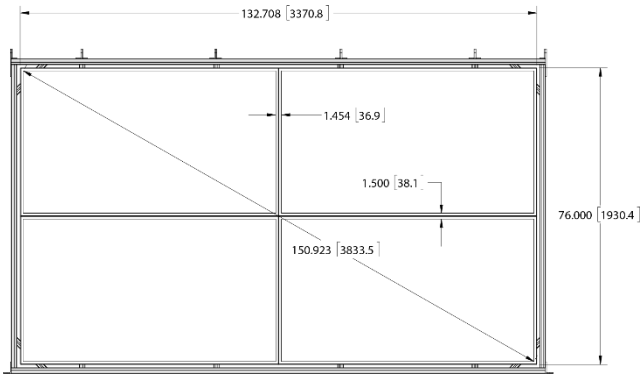

Size	Resolution	View Angle	Contrast	Brightness	Aspect Ratio
75"	FHD 1920 x 1080	H: -89°/+89°, V: -89°/+89°	4000:1	400 nits	16:9
Input Terminals	Multiple Display Options: 1 Large Multiple Individual Displays				
Lens	Protective Polycarbonate Lens				
Enclosure	Metal Powder Coated Steel / Standard Color Black / Custom Colors and Finishes Available				

VW

Datasheet Preliminary

Dimensions, Weight and Power Consumption

VW	Height	Width	Depth	Weight	Power Consumption
	83.136" (2111.7mm)	137.839" (3501.1mm)	13.943" (354.1mm)	1600 lbs.*	940 Watts**

*Weights are approximate, contact DYNICS for details.

**Power Consumption based on maximum ratings, actual ratings vary significantly based on components used.

Mechanical Drawings

Front View

Back View

Side View

Isometric View

Power Entry (3-Pin) 100~240VAC

- 1 GROUND
- 2 LINE
- 3 NEUTRAL

Shipping Crate

All measurements are in inches and pounds, unless noted. Pictures and drawings are not to scale. Estimated weight may change depending on options. DYNICS reserves the right to change, modify, upgrade, or discontinue any part of this datasheet without any prior notice.