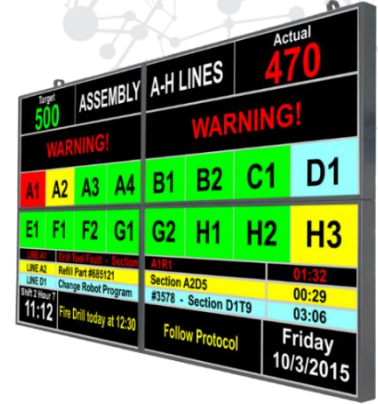

VW

Datasheet Preliminary

VW | Video Wall

DYNICS VW75 is an easy to configure all-in-one system with multiple display capabilities. The VW75 is capable of displaying a single image over all 4 displays or 4 independent images at once. This plug and play system is ideal for creative and dynamic digital signage, information relay, command and control operations, and more.

Key Features

- Plug and Play
- 24/7 Operation
- Auto Temp Control
- Optional Soundbar
- 100~240VAC (3-Pin) Power Entry
- 150" Diagonal Display Size
- Wireless Rechargeable Keyboard (100 ft. Range)

Display Specifications

Size	Resolution	View Angle	Contrast	Brightness	Aspect Ratio
75"	FHD 1920 x 1080	H: -89°/+89°, V: -89°/+89°	4000:1	400 nits	16:9
Input Terminals	Multiple Display Options: 1 Large Multiple Individual Displays				
Lens	Protective Polycarbonate Lens				
Enclosure	Metal Powder Coated Steel / Standard Color Black / Custom Colors and Finishes Available				

**Power Consumption based on maximum ratings, actual ratings vary significantly based on components used.

Mechanical Drawings

Front View

Back View

Side View

Isometric View

Power Entry (3-Pin) 100~240VAC

- 1 GROUND
- 2 LINE
- 3 NEUTRAL