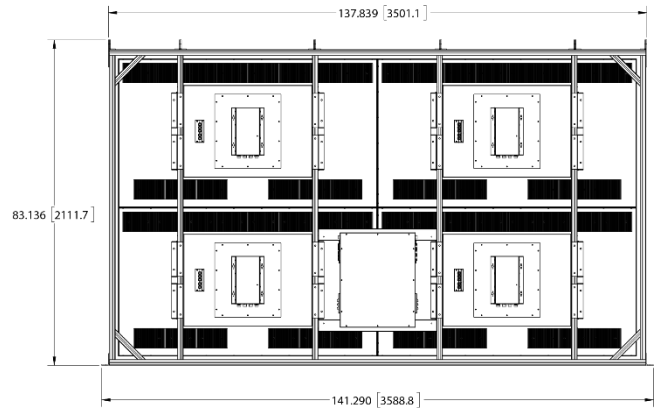

Size	Resolution	View Angle	Contrast	Brightness	Aspect Ratio
75"	FHD 1920 x 1080	H: -89°/+89°, V: -89°/+89°	4000:1	400 nits	16:9
Input Terminals	Multiple Display Options: 1 Large Multiple Individual Displays				
Lens	Protective Polycarbonate Lens				
Enclosure	Metal Powder Coated Steel / Standard Color Black / Custom Colors and Finishes Available				

VW

Datasheet Preliminary

Dimensions, Weight and Power Consumption

VW	Height	Width	Depth	Weight	Power Consumption
	83.136" (2111.7mm)	137.839" (3501.1mm)	13.943" (354.1mm)	1600 lbs.*	940 Watts**

*Weights are approximate, contact DYNICS for details.

**Power Consumption based on maximum ratings, actual ratings vary significantly based on components used.

Mechanical Drawings

Front View

Back View

Side View

Isometric View

Power Entry (3-Pin) 100~240VAC

- 1 GROUND
- 2 LINE
- 3 NEUTRAL

Shipping Crate

All measurements are in inches and pounds, unless noted. Pictures and drawings are not to scale. Estimated weight may change depending on options. DYNICS reserves the right to change, modify, upgrade, or discontinue any part of this datasheet without any prior notice.