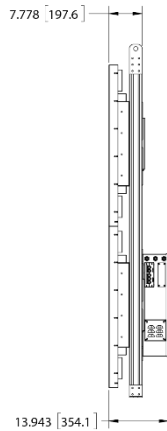

Size	Resolution	View Angle	Contrast	Brightness	Aspect Ratio
75"	FHD 1920 x 1080	H: -89°/+89°, V: -89°/+89°	4000:1	400 nits	16:9
Input Terminals	Multiple Display Options: 1 Large Multiple Individual Displays				
Lens	Protective Polycarbonate Lens				
Enclosure	Metal Powder Coated Steel / Standard Color Black / Custom Colors and Finishes Available				

VW

Datasheet Preliminary

Dimensions, Weight and Power Consumption

VW	Height	Width	Depth	Weight	Power Consumption
	83.136" (2111.7mm)	137.839" (3501.1mm)	13.943" (354.1mm)	1600 lbs.*	940 Watts**

*Weights are approximate, contact DYNICS for details.

**Power Consumption based on maximum ratings, actual ratings vary significantly based on components used.

Mechanical Drawings

Front View

Back View

Side View

Isometric View

Power Entry (3-Pin) 100~240VAC

- 1 GROUND
- 2 LINE
- 3 NEUTRAL

Shipping Crate

All measurements are in inches and pounds, unless noted. Pictures and drawings are not to scale. Estimated weight may change depending on options. DYNICS reserves the right to change, modify, upgrade, or discontinue any part of this datasheet without any prior notice.